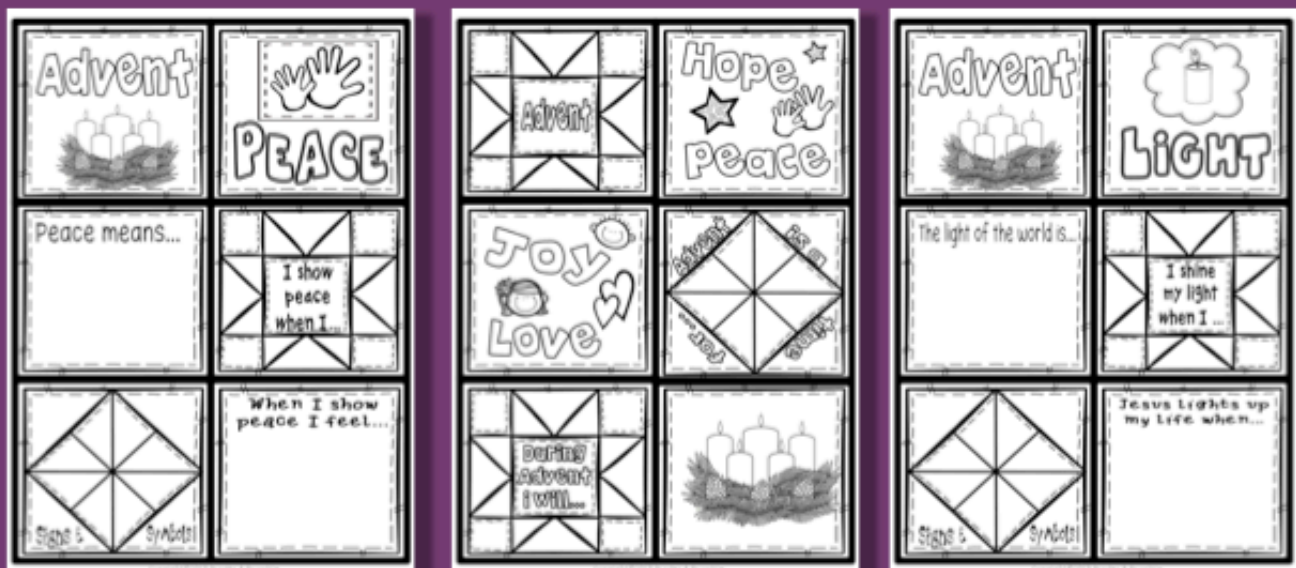

Advent Wall Quilt

Advent Wall Quilt

Designed to have your students reflect on the meaning of Advent, these Advent quilt pieces will make a colorful Advent wall display for your classroom. Discuss and then respond by defining each word, drawing signs and symbols for each word and writing about personal experiences and commitments.

Each worksheet has 6 patchwork squares designed for a variety of drawing and writing responses.

Worksheets include;

- Advent
- Hope
- Peace
- Joy
- Love
- Light
- A combination of the above
- Advent Poster color and b/w