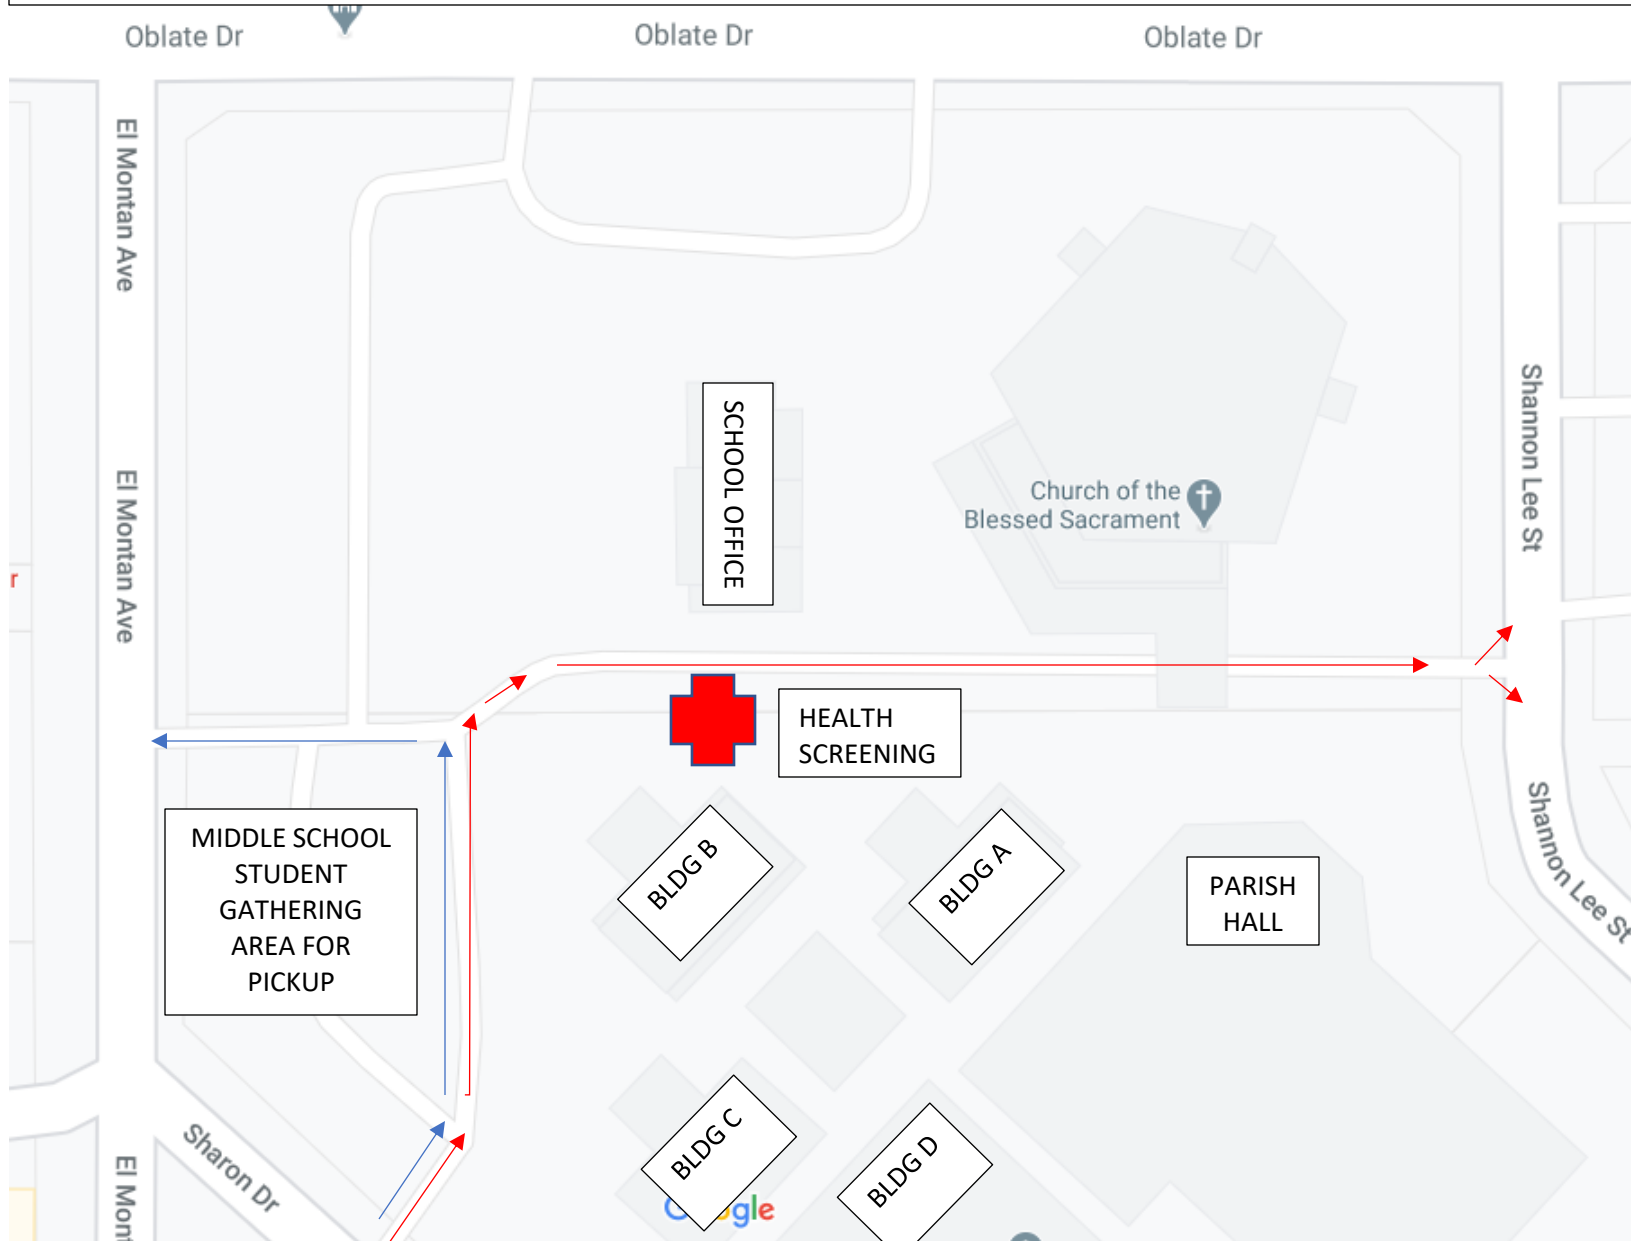

BLESSED SACRAMENT CATHOLIC SCHOOL

PROPOSED MORNING ARRIVAL AND AFTERNOON DISMISSAL FLOW OF TRAFFIC

Red Arrow – Morning Arrival and PK to 5th Grade Dismissal

Blue Arrow – Middle School Dismissal